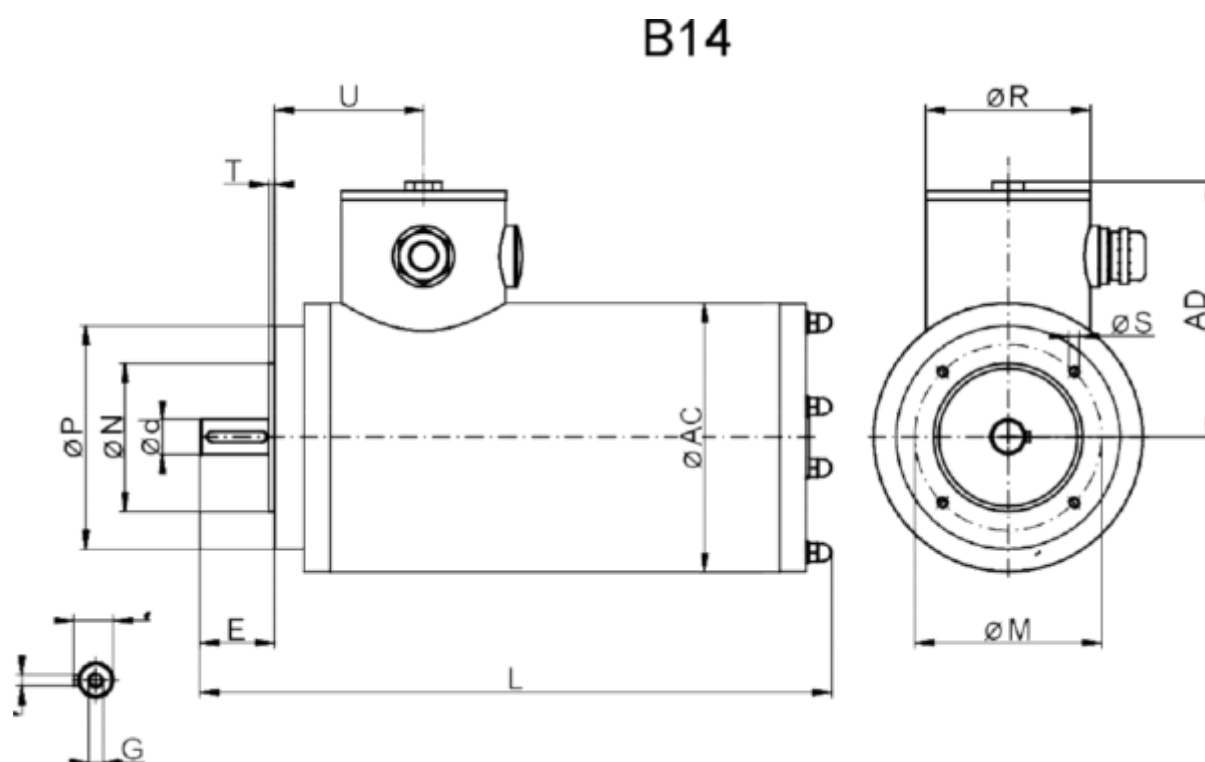

Article number: 25560005541570

Description: BEGE stainless steel AC motor EBS80K-4 IEC80 B14
0,55KW 1400 rpm 3x230/400V 50HZ IP69K PTC

Measures

A = 125	E = 40	Ød = 19
A/2 = 62.5	F = 6	ØR = 89
AB = 150	G = M6	
AC = 144	H = 80	
AD = 135	K = 10	
B = 100	L = 308	
C = 50	P = 144	
dF = 21.5	U = 139	